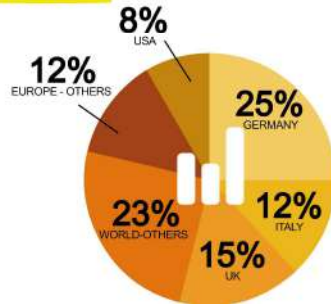

THE GRAPES

ESSENTIAL SOAVE

WHERE?

THE RULES

- **Zona di produzione** SOAVE SUPERIORE CLASSICO DOCG
  RECETO DI SOAVE CLASSICO DOCG
  SOAVE CLASSICO DOC
- **Zona di produzione** SOAVE SUPERIORE DOCG
  RECETO DI SOAVE DOCG
  SOAVE COLLI SCALIGERI DOC
- **Zona di produzione** SOAVE DOC

THE MARKET

THE VINEYARDS